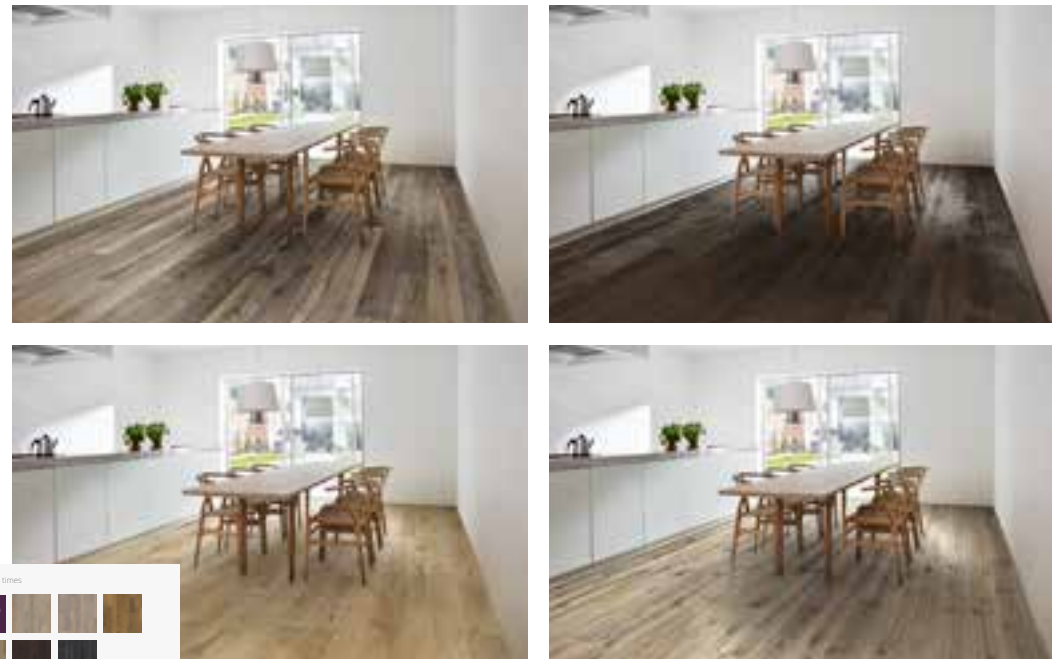

3 TRY AND COMPARE FLOORS

Select a floor from our wide range. Compare it with another floor – or with several other alternatives.