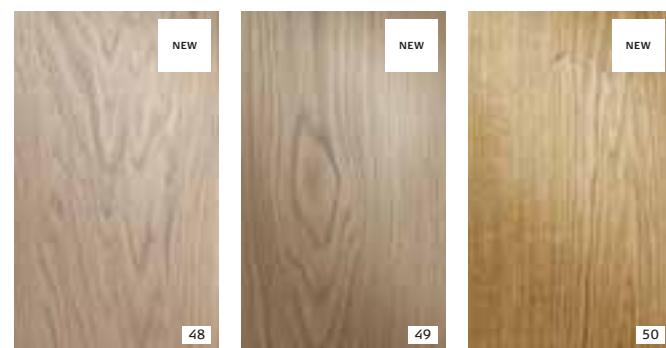

CONCEPTUAL DESIGN

Kährs ID is our brand new concept for developing the next generation of cutting edge wood floors. Based on our extensive experience, we've explored and developed new pathways and possibilities in wood flooring.

INTRODUCING BLOC COLLECTION

The idea is simple, the possibilities endless, with three modular formats in three different shades. Use them to create your own unique pattern, from geometric to classical, or something with your own modern twist. Changing the direction of the grain creates a dynamic effect, bringing the surface to life.

See all the design possibilities and try them out at kahrs.com

Size:

- Module 11 13/16 x 11 13/16 x 5/8
- Module 23 5/8 x 11 13/16 x 5/8
- Module 35 7/16 x 11 13/16 x 5/8

- OAK BLOC WHITE
- OAK BLOC GREY
- OAK BLOC NATURE

Oil   Brushing   Colored stains   Micro-bevelled edges

10 Colour guide reference, pages 34-35