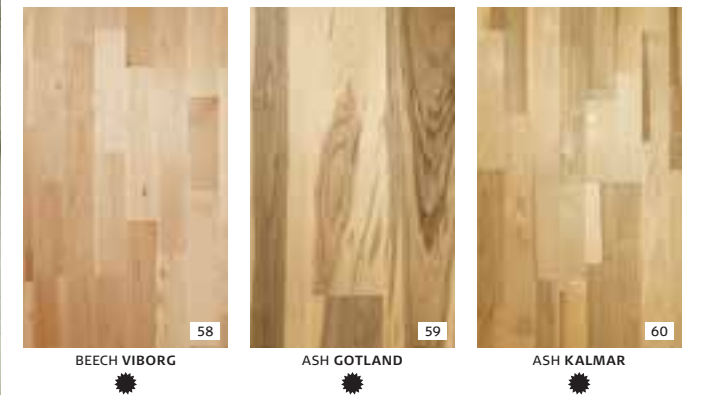

SOLVENT FREE
Kährs only uses water based stains and solvent free finishes.

Siena

Kalmar

SCANDINAVIAN NATURALS COLLECTION

EUROPEAN NATURALS COLLECTION

White oak and European Maple bring a traditional, bright and lively feel to the home.