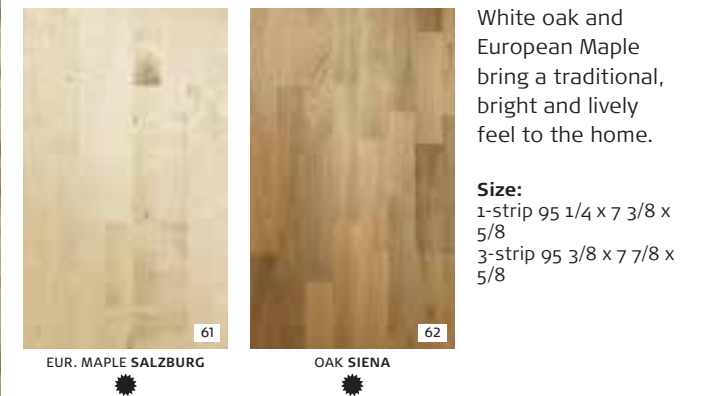

SOLVENT FREE
Kährs only uses water based stains and solvent free finishes.

Siena

Kalmar

SCANDINAVIAN NATURALS COLLECTION

EUROPEAN NATURALS COLLECTION

White oak and European Maple bring a traditional, bright and lively feel to the home.