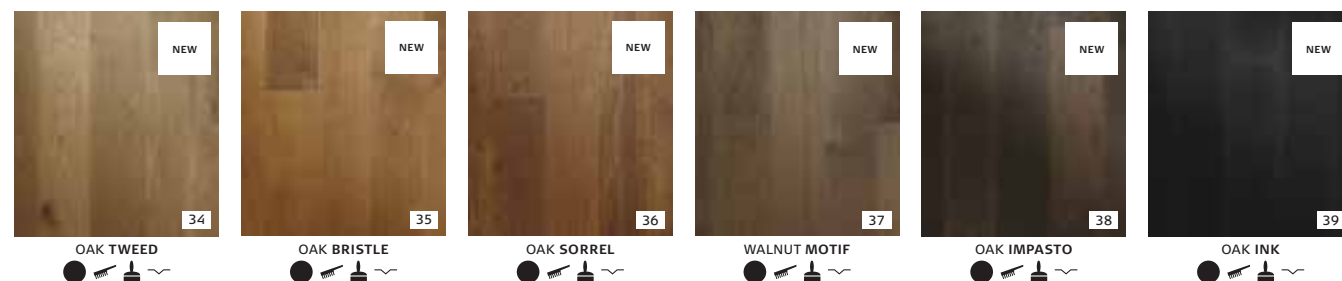

TRES COLLECTION

Create a sense of urban sophistication with the Tres Collection. It features a range of versatile 3-strip floors in different colors – all sure to add a modern touch to any setting.

Size: 3-strip 95 3/8 x 7 7/8 x 1/2