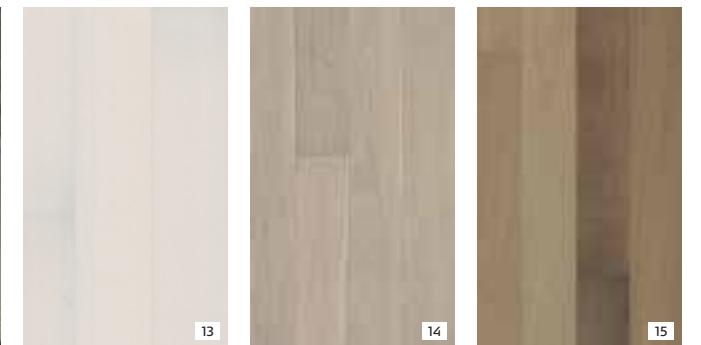

BEECH OPAQUE

OAK PEARL

OAK FUMOIR