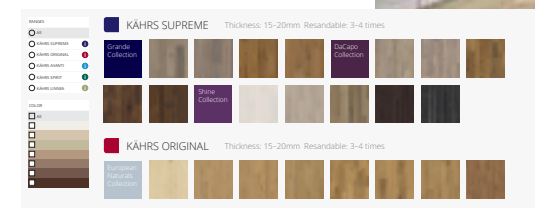

3 TRY AND COMPARE FLOORS

Select a floor from our wide range. Compare it with another floor – or with several other alternatives.