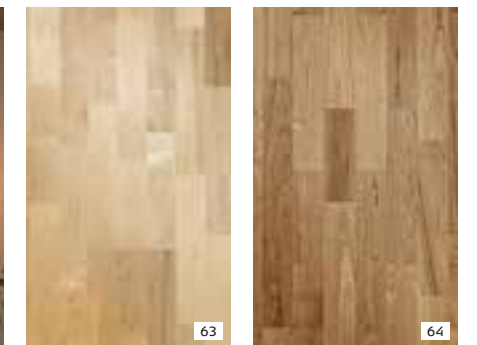

63
HARD MAPLE TORONTO

64
CHERRY SAVANNAH