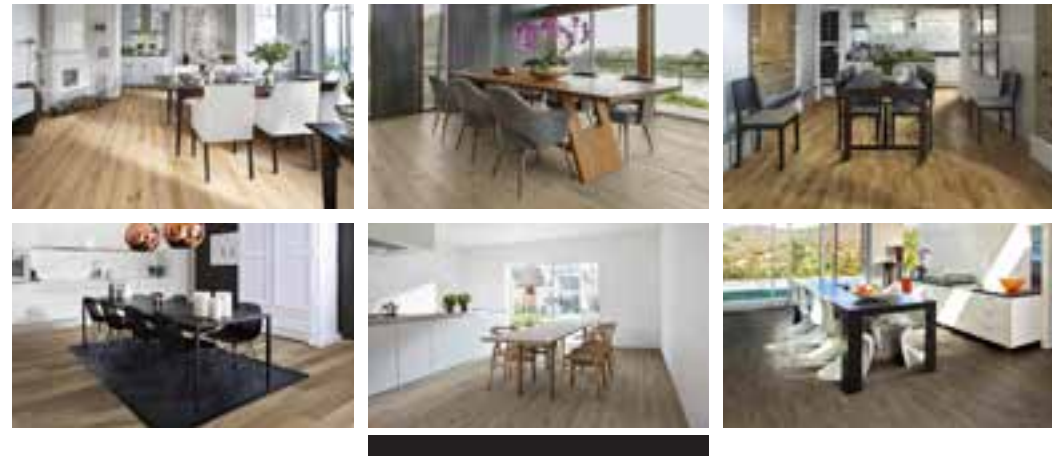

2 SELECT A ROOM STYLE

Select the room style that you'd like to use.