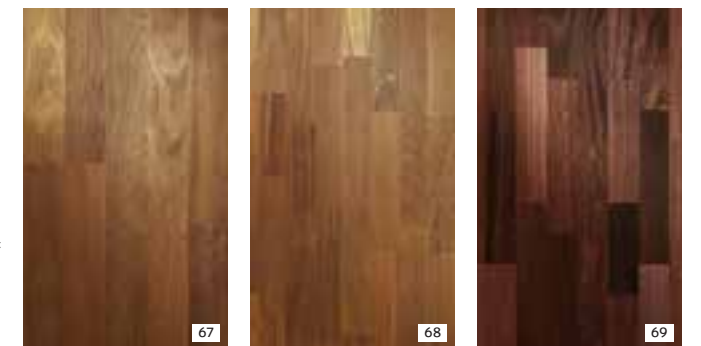

Our commitment to the environment starts with the selection of the best raw material. This is achieved with the support of our 3000+ timber suppliers who share in our commitments.

BRAZILIAN CHERRY BRASILIA FSC 67 BRAZILIAN CHERRY LA PAZ FSC 68 JARRAH SYDNEY 69