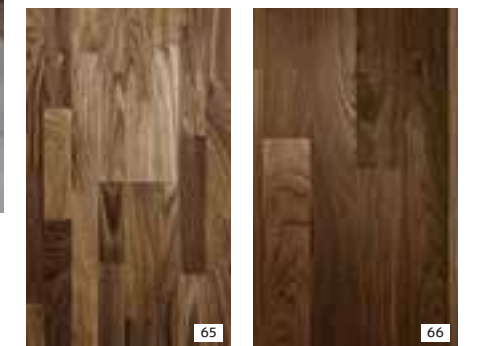

65
WALNUT MONTREAL

66
WALNUT PHILADELPHIA