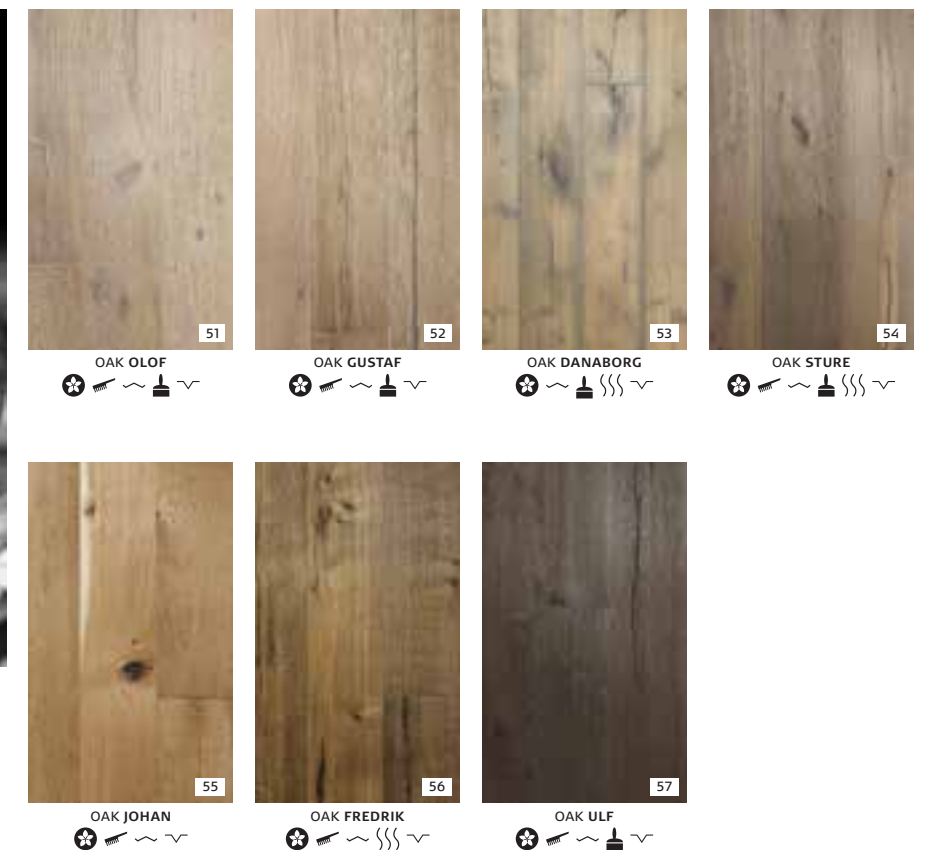

FOUNDERS COLLECTION

SUSTAINABLE

Kährs floors are certified according to the environmental standards Floor Score, FSC and PEFC.

Danaborg

20 WWW.KAHR.S.COM

Ulf

Rustic oak with a heavily brushed, hand-scraped finish – a celebration of Kährs' tradition of quality and craftsmanship.