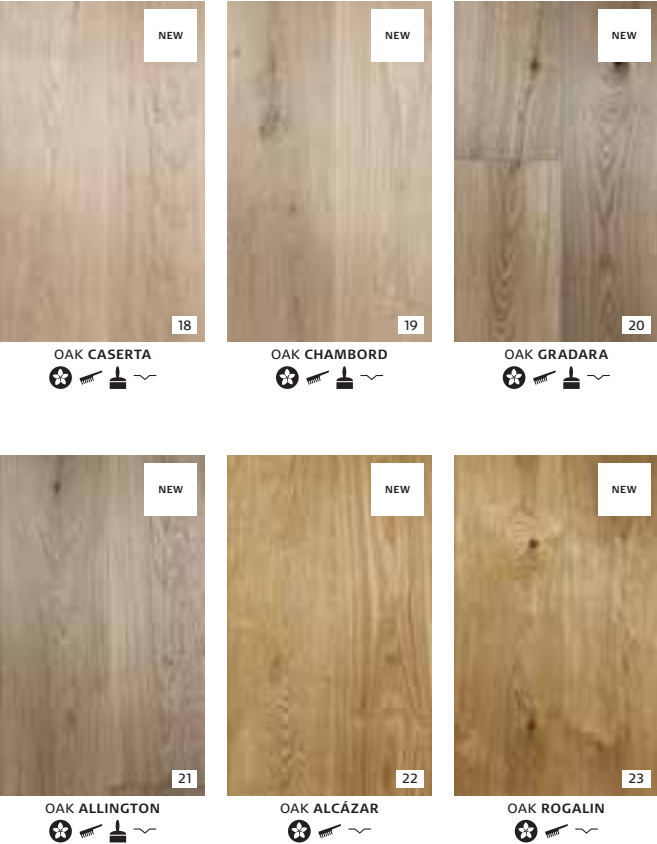

**INTRODUCING
REAL COLLECTION
MAKE A STATEMENT**

If you want the floor to make a statement, take a look at our new Real Collection. These majestically sized oak planks come in lengths, from 78 1/4 – 118 1/8. In misty white, earthy grey or natural, all three come in a clean or more rustic version.

Size: 1-strip 78 1/4 – 118 1/8 x 9 7/8 – 11 13/16 x 3/4

Oil, Brushing, Colored stains, Micro-bevelled edges
[10] Color guide reference, pages 34-35