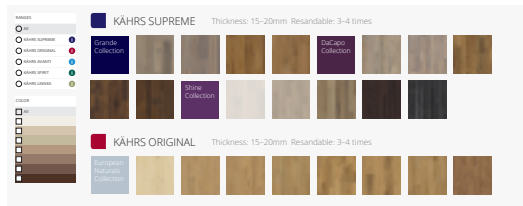

TRY AND COMPARE FLOORS

Select a floor from our wide range. Compare it with another floor – or with several other alternatives.

CHANGE YOUR WALL COLOR

Change the color of the walls in your room to reflect your taste, and complement your floor. Save and share.

LOOK AND BE INSPIRED

On our new home page you'll also find hundreds of inspirational roomsets, in a multitude of designs and styles, from all around the world.