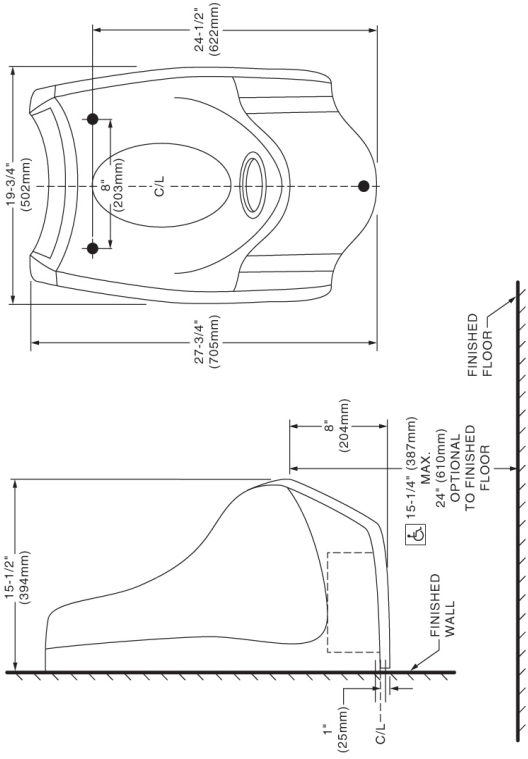

ZF-101

Nominal Dimensions:
502 x 711 x 394mm
(19-3/4" x 28" x 15-1/2")

ZF-201

Nominal Dimensions:
406 x 629 x 394mm
(16" x 24-3/4" x 15-1/2")

ZF-401

Nominal Dimensions:
406 x 629 x 394mm
(16" x 24-3/4" x 15-1/2")

ZF-501

Nominal Dimensions:
393 x 695 x 393 mm
(15-1/2" x 27.35" x 15-1/2")

ZF-101

ZF-201

ZF-401

ZF-501

- Compliance Certifications -
Meets or Exceeds the Following Specifications:**
- ASME A112.19.19 for Vitreous China Fixtures

To Be Specified:

- Color: White

**MEETS THE AMERICANS WITH DISABILITIES ACT GUIDELINES
AND ANSI A117.1 - ACCESSIBLE AND USABLE BUILDINGS AND
FACILITIES - CHECK LOCAL CODES.**

- When installed so top of rim is 387mm (15-1/4") from finished floor.

ZERO FLUSH

ZERO WATER URINALS

ZF-101

ZF-201

ZF-501

ZF-401

NOTES:
 PROVIDE SUITABLE REINFORCEMENT FOR ALL WALL SUPPORTS.

IMPORTANT: Dimensions of fixtures are nominal and may vary within the range of tolerances established by ANSI Standard A112.19.2. These measurements are subject to change or cancellation. No responsibility is assumed for use of superseded or voided pages.