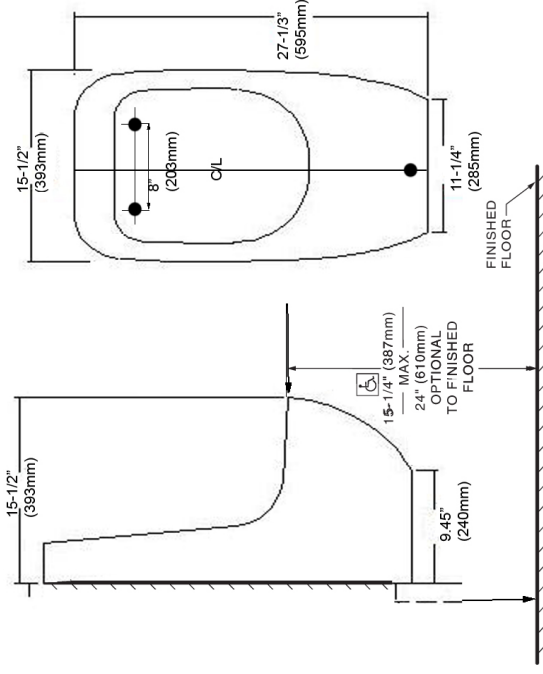

ZERO FLUSH

ZERO WATER URINALS

- Vitreous china no water wall hung urinal with integral housing and drain insert
- Includes Mounting Hardware and Wall Bracket
- Drain Flange Coupler
- Odor Barrier Liquid
- Insert Key
- Drain Insert
- Installation and Maintenance Instructions

ZF-501

Nominal Dimensions:
393 x 695 x 393 mm
(15-1/2" x 27.35" x 15-1/2")

ZF-101

ZF-201

ZF-401

ZF-501

- Compliance Certifications -
Meets or Exceeds the Following Specifications:**
- ASME A112.19.19 for Vitreous China Fixtures

To Be Specified:

- Color: White

**MEETS THE AMERICANS WITH DISABILITIES ACT GUIDELINES
AND ANSI A117.1 - ACCESSIBLE AND USABLE BUILDINGS AND
FACILITIES - CHECK LOCAL CODES.**

- When installed so top of rim is 387mm (15-1/4") from finished floor.

ZERO FLUSH

ZERO WATER URINALS

ZF-101

ZF-201

ZF-501

ZF-401

NOTES:
 PROVIDE SUITABLE REINFORCEMENT FOR ALL WALL SUPPORTS.

IMPORTANT: Dimensions of fixtures are nominal and may vary within the range of tolerances established by ANSI Standard A112.19.2. These measurements are subject to change or cancellation. No responsibility is assumed for use of superseded or voided pages.