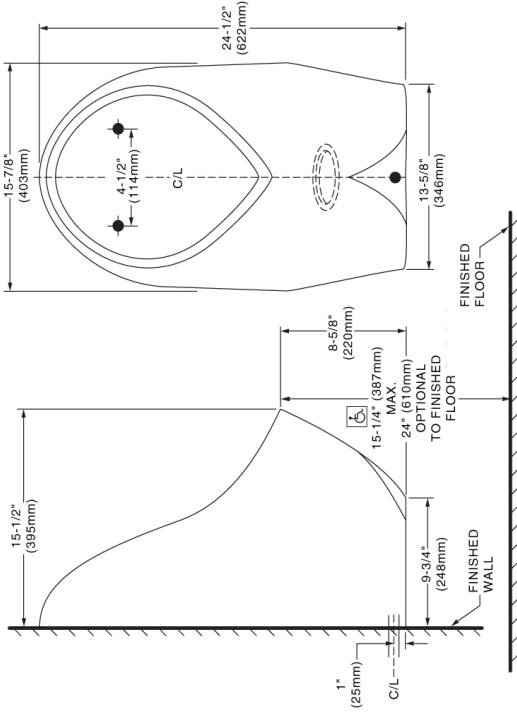

ZF-101

Nominal Dimensions:
502 x 711 x 394mm
(19-3/4" x 28" x 15-1/2")

ZF-201

Nominal Dimensions:
406 x 629 x 394mm
(16" x 24-3/4" x 15-1/2")

ZF-401

Nominal Dimensions:
406 x 629 x 394mm
(16" x 24-3/4" x 15-1/2")

ZF-501

Nominal Dimensions:
393 x 695 x 393 mm
(15-1/2" x 27.35" x 15-1/2")

ZF-101

ZF-201

ZF-401

ZF-501

- Compliance Certifications -
Meets or Exceeds the Following Specifications:**
- ASME A112.19.19 for Vitreous China Fixtures

To Be Specified:

- Color: White

**MEETS THE AMERICANS WITH DISABILITIES ACT GUIDELINES
AND ANSI A117.1 - ACCESSIBLE AND USABLE BUILDINGS AND
FACILITIES - CHECK LOCAL CODES.**

- When installed so top of rim is 387mm (15-1/4") from finished floor.

ZERO FLUSH

ZERO WATER URINALS

ZF-101

ZF-201

ZF-501

ZF-401

NOTES:
 PROVIDE SUITABLE REINFORCEMENT FOR ALL WALL SUPPORTS.

IMPORTANT: Dimensions of fixtures are nominal and may vary within the range of tolerances established by ANSI Standard A112.19.2. These measurements are subject to change or cancellation. No responsibility is assumed for use of superseded or voided pages.