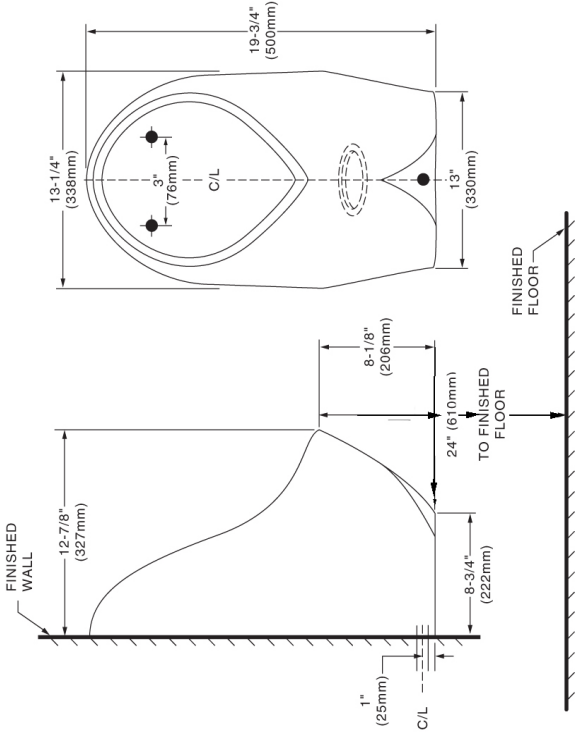

ZERO FLUSH

ZERO WATER URINALS

- Vitreous china no water wall hung urinal with integral housing and drain insert
- Includes Mounting Hardware and Wall Bracket
- Drain Flange Coupler
- Odor Barrier Liquid
- Insert Key
- Drain Insert
- Installation and Maintenance Instructions

ZF-501

Nominal Dimensions:
393 x 695 x 393 mm
(15-1/2" x 27.35" x 15-1/2")

ZF-101

ZF-201

ZF-401

ZF-501

- Compliance Certifications -
Meets or Exceeds the Following Specifications:**
- ASME A112.19.19 for Vitreous China Fixtures

To Be Specified:

- Color: White

**MEETS THE AMERICANS WITH DISABILITIES ACT GUIDELINES
AND ANSI A117.1 - ACCESSIBLE AND USABLE BUILDINGS AND
FACILITIES - CHECK LOCAL CODES.**

- When installed so top of rim is 387mm (15-1/4") from finished floor.

ZERO FLUSH

ZERO WATER URINALS

ZF-101

ZF-201

ZF-501

ZF-401

NOTES:
 PROVIDE SUITABLE REINFORCEMENT FOR ALL WALL SUPPORTS.

IMPORTANT: Dimensions of fixtures are nominal and may vary within the range of tolerances established by ANSI Standard A112.19.2. These measurements are subject to change or cancellation. No responsibility is assumed for use of superseded or voided pages.