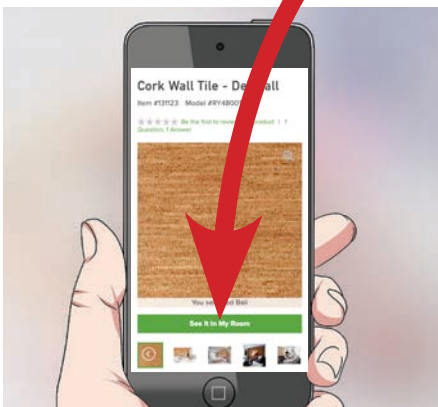

2. Tap the notification once the QR code is scanned.

3. Your phone will take you to the product page.

Tap this button

See It In My Room

4. Scroll down and tap "See It In My Room" below the photo.

5. Tap "Take Photo of My Room"