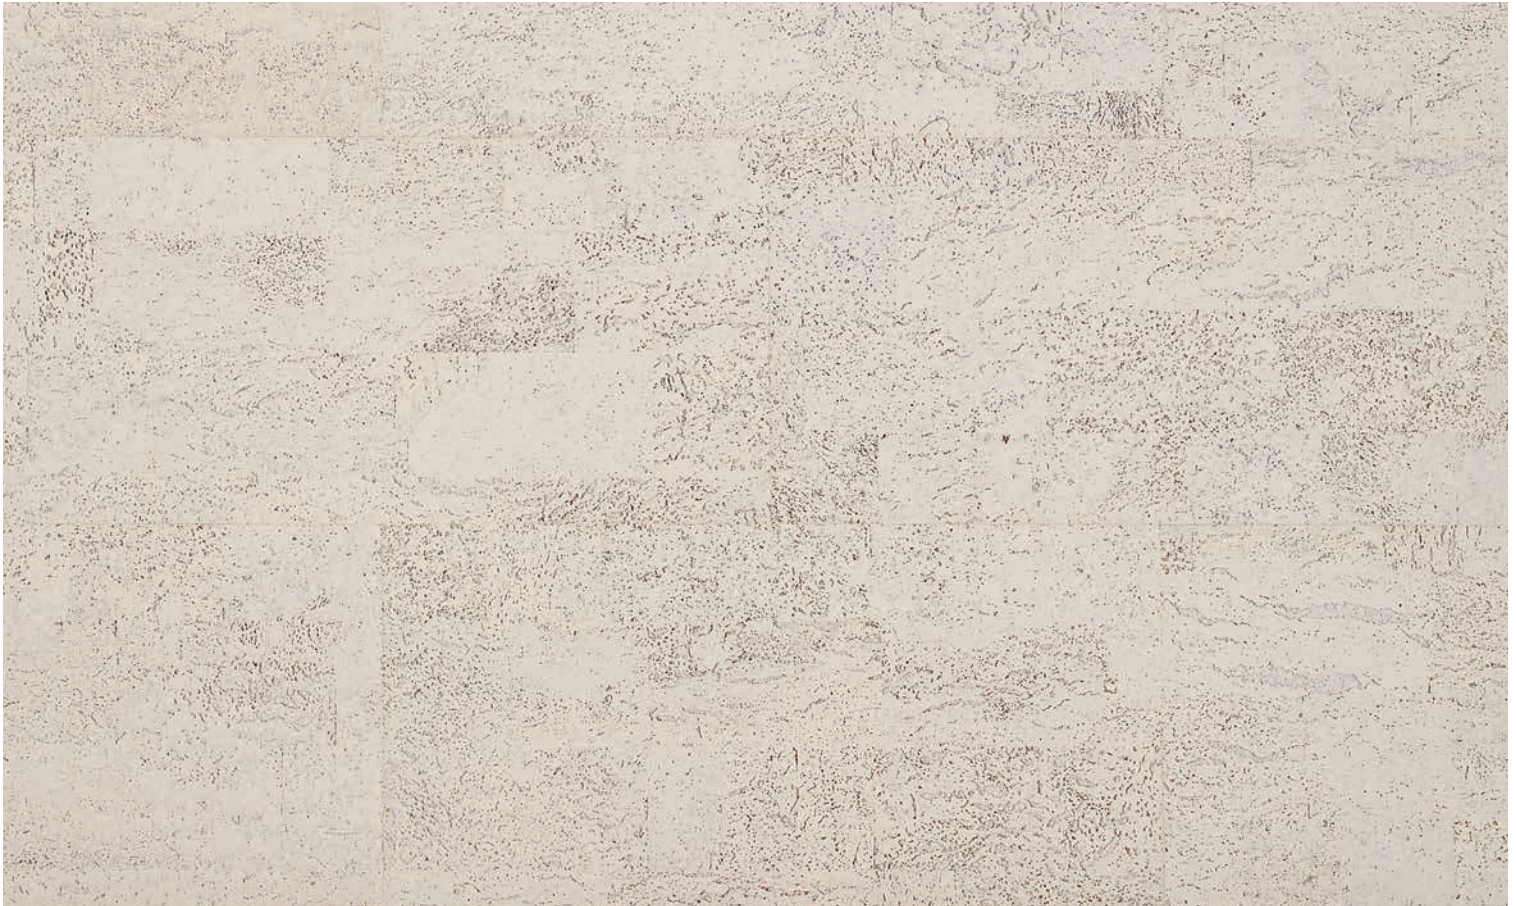

Cork Wall Tile

Malta Moonlight

131125

Species	Cork
Design	Solid 1-Strip
Dimensions	23.33" x 11.66" x 0.125"
Installation	Glue with Roller or Trowel
Joint	Square Edge
Square Feet / Pack	21.31
Finish	Waxed
Recommended Glue	Wakol D 3540

Free Shipping for 250 + SF

Place your order at:
GreenBuildingSupply.com
Search for "131125"

Visualize This On Your Wall
- Tap Button On Website

See It In My Room

Talk To An Eco Advisor

866.421.7168

Free Shipping for 250 + SF