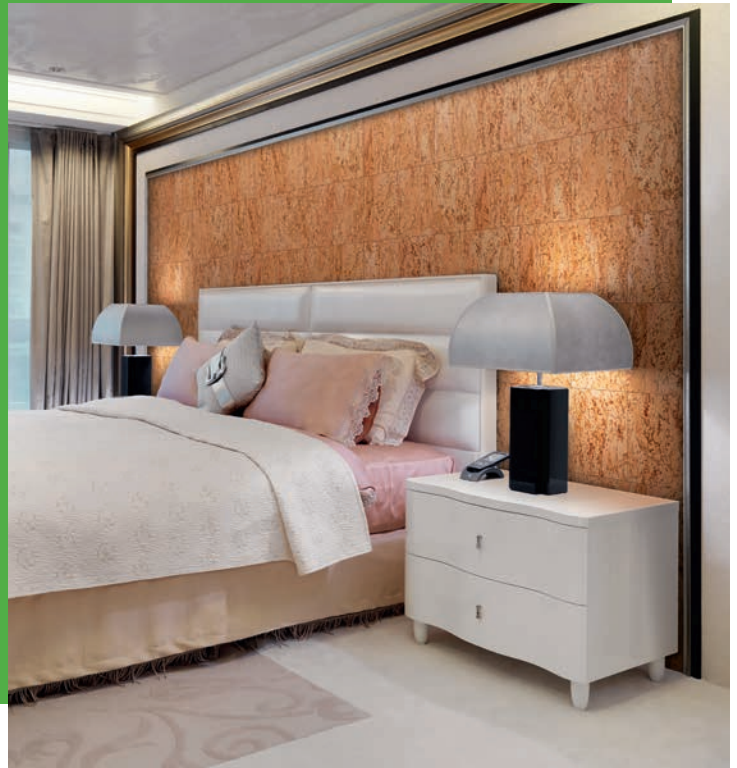

Unique Walls with the Comfort of Cork.

Transform your space with Cork Wall Tile – where sustainability meets style! Made from renewable cork, this eco-friendly solution offers warmth, beauty, and peace of mind. Say goodbye to chilly rooms and noisy neighbors with its excellent thermal insulation and soundproofing properties. With six stunning colors to choose from, it's easy to find the perfect match for your home. It's perfect for rec rooms, living rooms, kitchens, or bedrooms, upstairs or downstairs, and easy to install with our non-toxic adhesive.