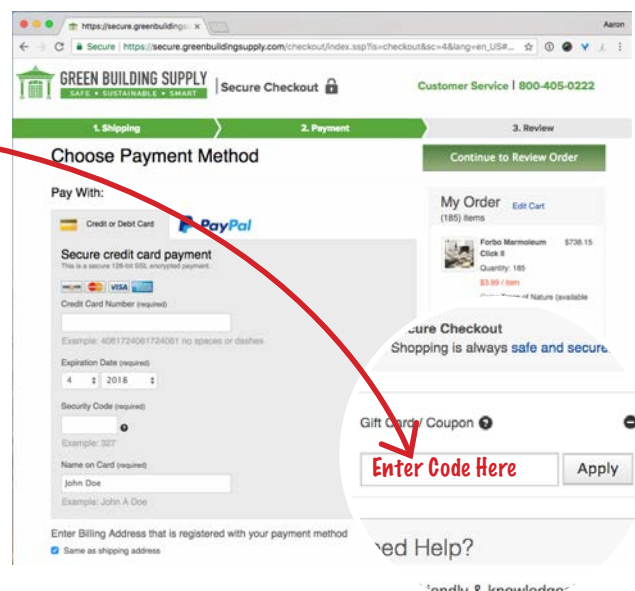

Find your order number on your packing slip, or in your email. You will use your order number as your coupon code.

Order Online

Enter your order number as your coupon code on the payment page of checkout.

Order by Phone

Give your Eco Advisor your coupon code over the phone.

3. Return the Samples

Please box up all the samples.
You may keep all the literature.

1. Tape the box closed

with the provided strip of kraft brown shipping tape. Run the shiny side under the sink for a moment and then apply it to the box.