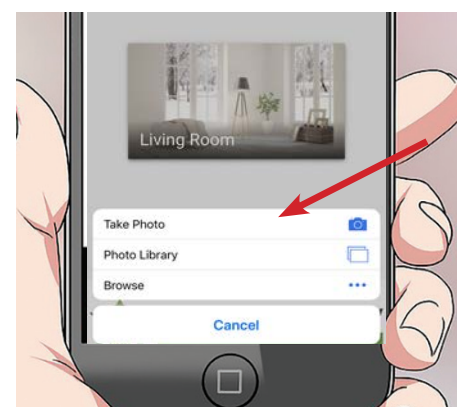

2. Tap the notification once the QR code is scanned.

3. Your phone will take you to the product page.

Tap this button

See It In My Room

4. Scroll down and tap "See It In My Room" below the photo.

5. Tap "Take Photo of My Room"