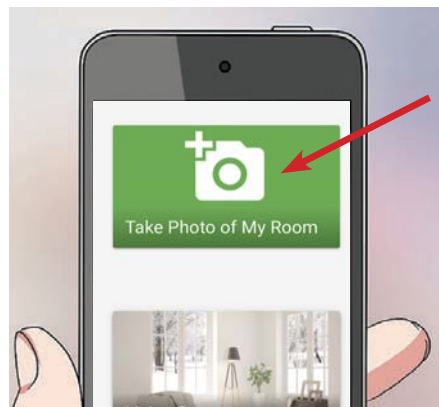

2. Tap the notification once the QR code is scanned.

3. Your phone will take you to the product page.

Tap this button

See It In My Room

4. Scroll down and tap "See It In My Room" below the photo.

5. Tap "Take Photo of My Room"