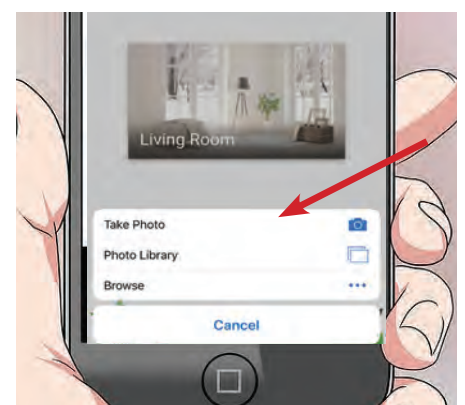

# Visualize Your Room

1. Point your camera at the QR code or visit the product page online.

2. Tap the notification once the QR code is scanned.

3. Your phone will take you to the product page.

## Tap this button

### See It In My Room

4. Scroll down and tap “See It In My Room” below the photo.

5. Tap “Take Photo of My Room”

6. Take a photo of your room or use an existing photo.